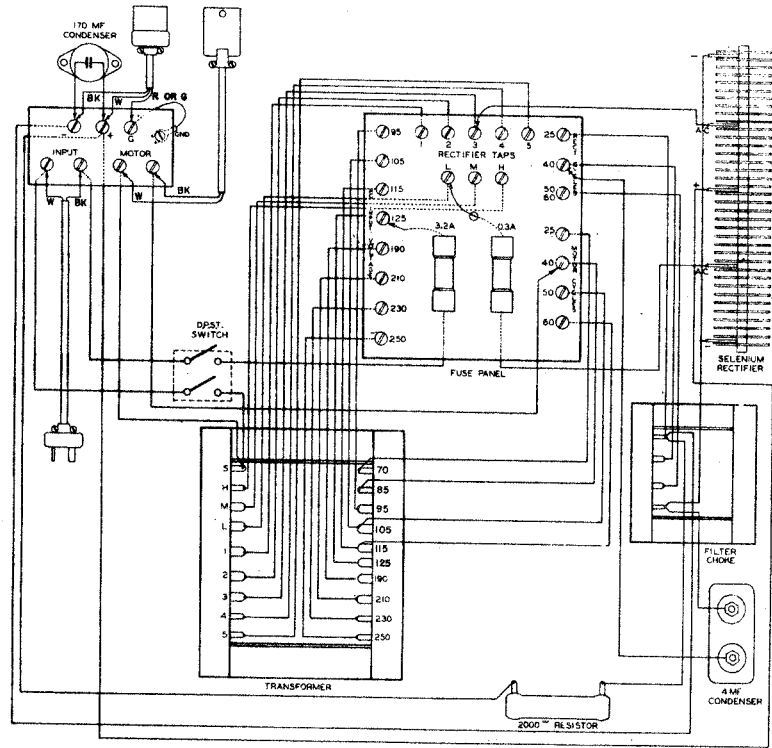

**R.T.T.Y.  
ELECTRONICS**  
**TELETYPE**  
SALES - SERVICE - PARTS

ACTUAL WIRING

SCHEMATIC WIRING

TELETYPE CORPORATION
W.D.2153-B 10-E-42
WIRING DIAGRAM FOR REC-29 RECTIFIER
DRAWN TRACED P.M.B. CHECKED J.A. ENG'G'S E.A.C. APPROVED