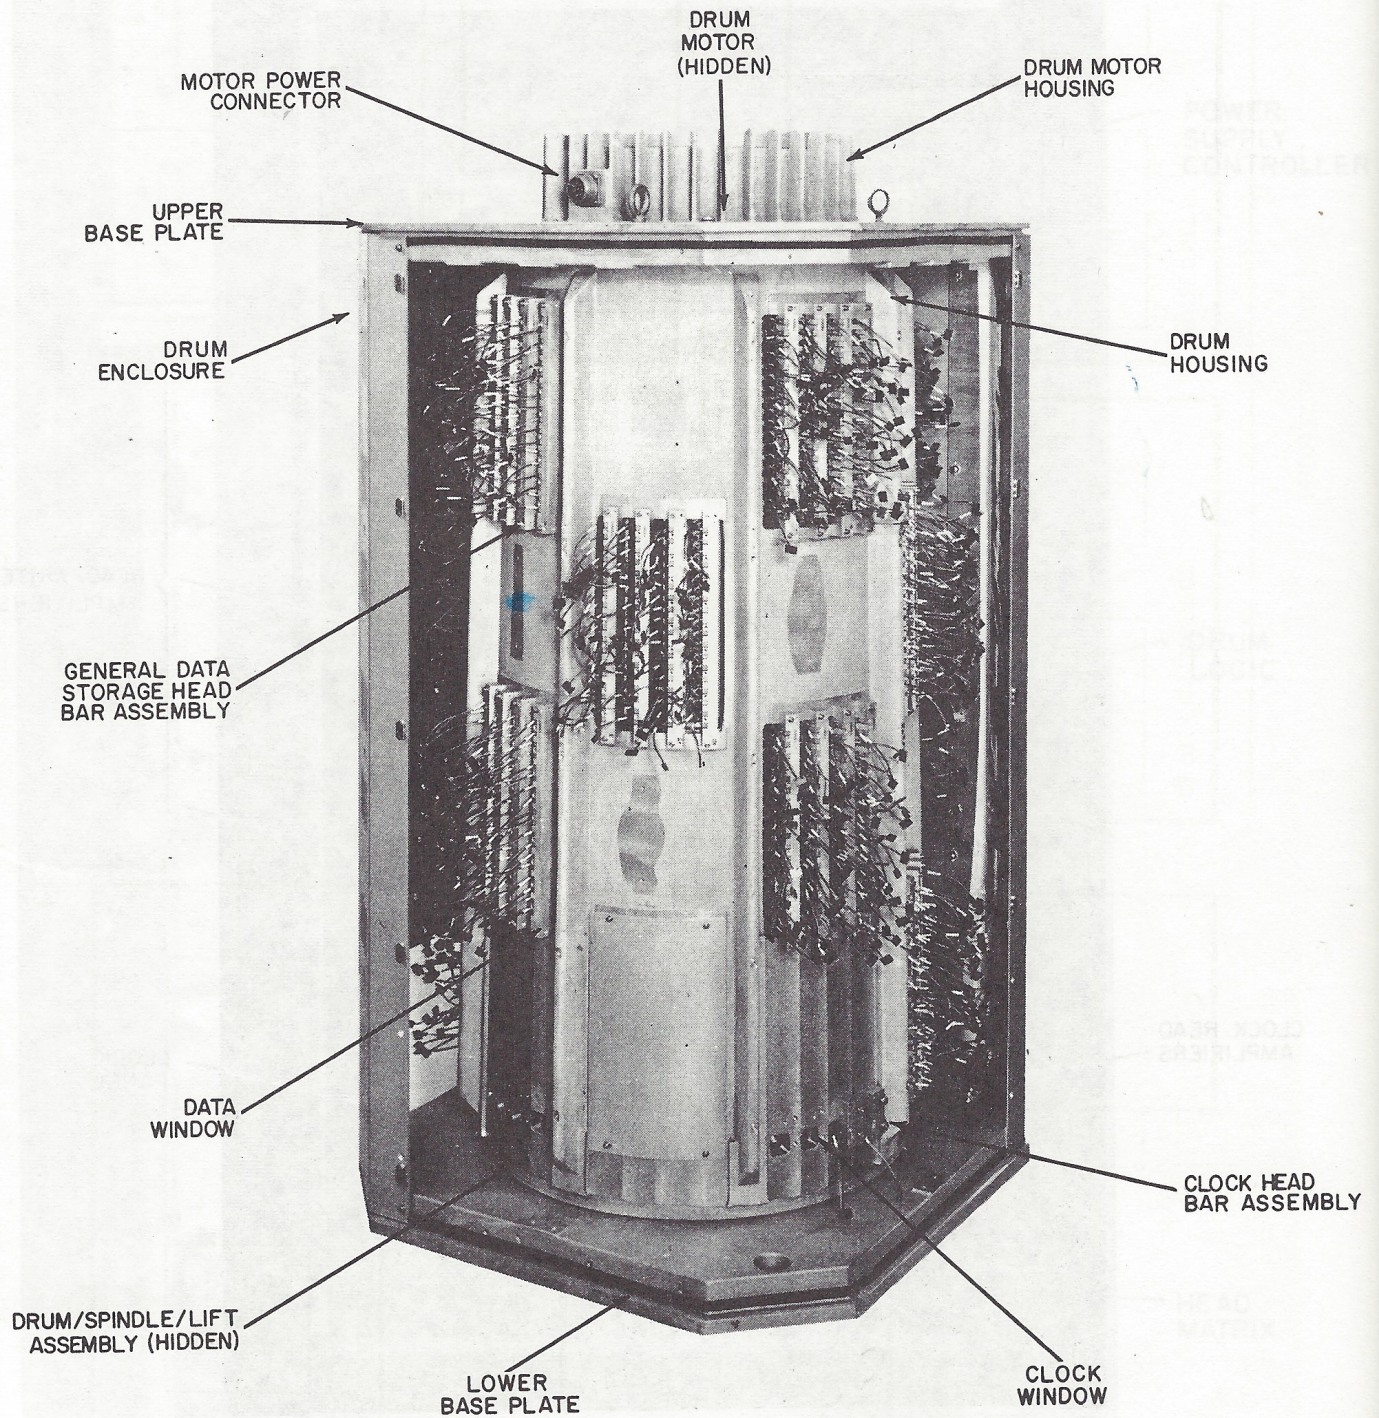

CLOCK
PANEL

Figure 1-15 Drum unit, rear view

Figure 1-16 Drum Assembly, Internal View
 1-22

Figure 1-18 Recorder-Reproducer, Signal Data RD-304/FYA-10(V) (tape transport)

Figure 1-22 Printer Unit Sp-164/FYA-10(V)